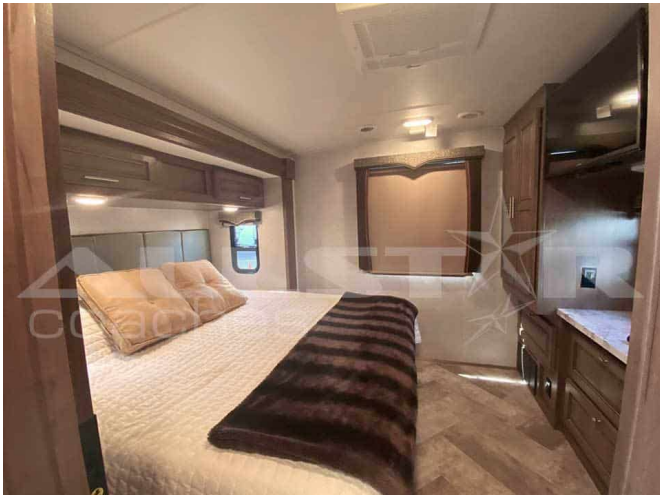

31' GEORGETOWN 31R5

Length
31 feet
Slideouts
2

Sleeps
6

Call Today for a Quote
866-838-4465

FLORIDA

Serves the Southeast U.S. Region
2421 SW 41st Ave Fort Lauderdale, FL 33317 650 S West End Blvd Quakertown, PA 18951 8863 Marsh Creek Rd Clayton, CA 94517
866-838-4465 • 954-530-0884