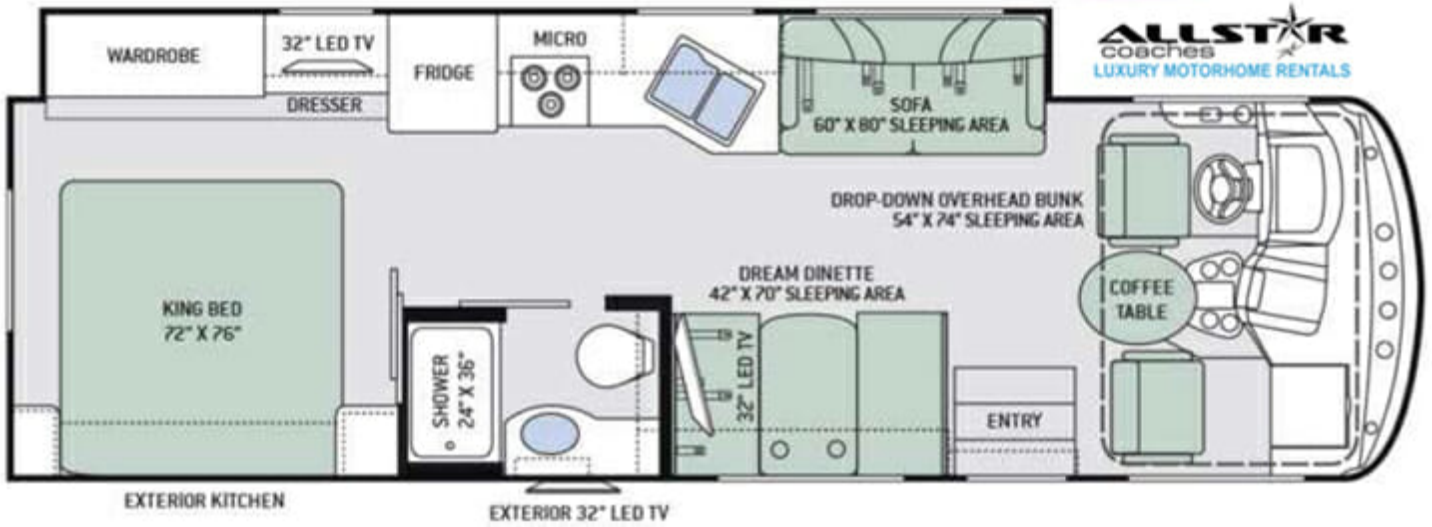

Floorplan

FLORIDA

Serves the Southeast U.S. Region
2421 SW 41st Ave Fort Lauderdale, FL 33317
866-838-4465 • 954-530-0884

PENNSYLVANIA

Serves the Northeast U.S. Region
650 S West End Blvd Quakertown, PA 18951 8863
866-838-4465 • 267-460-6177

CALIFORNIA

Serves the Western U.S. Region
Marsh Creek Rd Clayton, CA 94517
866-838-4465 • 925-273-7277