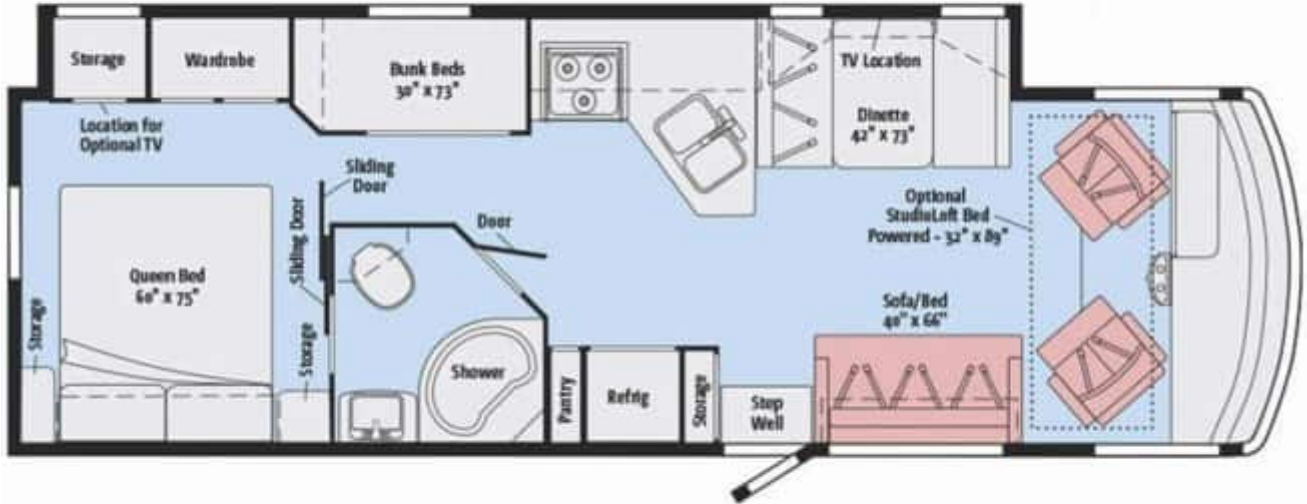

Floorplan

FLORIDA

Serves the Southeast U.S. Region
2421 SW 41st Ave Fort Lauderdale, FL 33317
866-838-4465 • 954-530-0884

PENNSYLVANIA

Serves the Northeast U.S. Region
650 S West End Blvd Quakertown, PA 18951
866-838-4465 • 267-460-6177

CALIFORNIA

Serves the Western U.S. Region
8863 Marsh Creek Rd Clayton, CA 94517
866-838-4465 • 925-273-7277