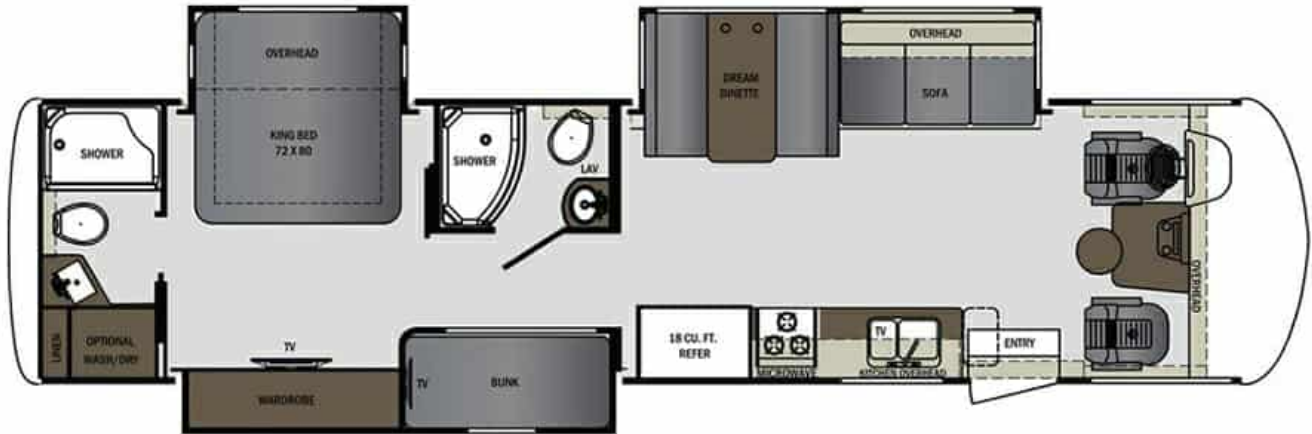

Floorplan

FLORIDA

Serves the Southeast U.S. Region
2421 SW 41st Ave Fort Lauderdale, FL 33317
866-838-4465 • 954-530-0884

PENNSYLVANIA

Serves the Northeast U.S. Region
650 S West End Blvd Quakertown, PA 18951
866-838-4465 • 267-460-6177

CALIFORNIA

Serves the Western U.S. Region
18951 8863 Marsh Creek Rd Clayton, CA 94517
866-838-4465 • 925-273-7277