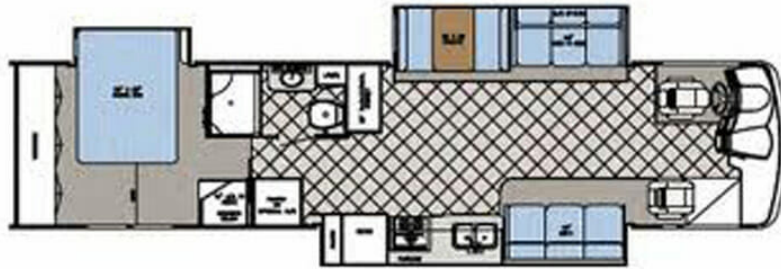

Floorplan

FLORIDA

Serves the Southeast U.S. Region
2421 SW 41st Ave Fort Lauderdale, FL 33317
866-838-4465 • 954-530-0884

PENNSYLVANIA

Serves the Northeast U.S. Region
650 S West End Blvd Quakertown, PA 18951
866-838-4465 • 267-460-6177

CALIFORNIA

Serves the Western U.S. Region
8863 Marsh Creek Rd Clayton, CA 94517
866-838-4465 • 925-273-7277