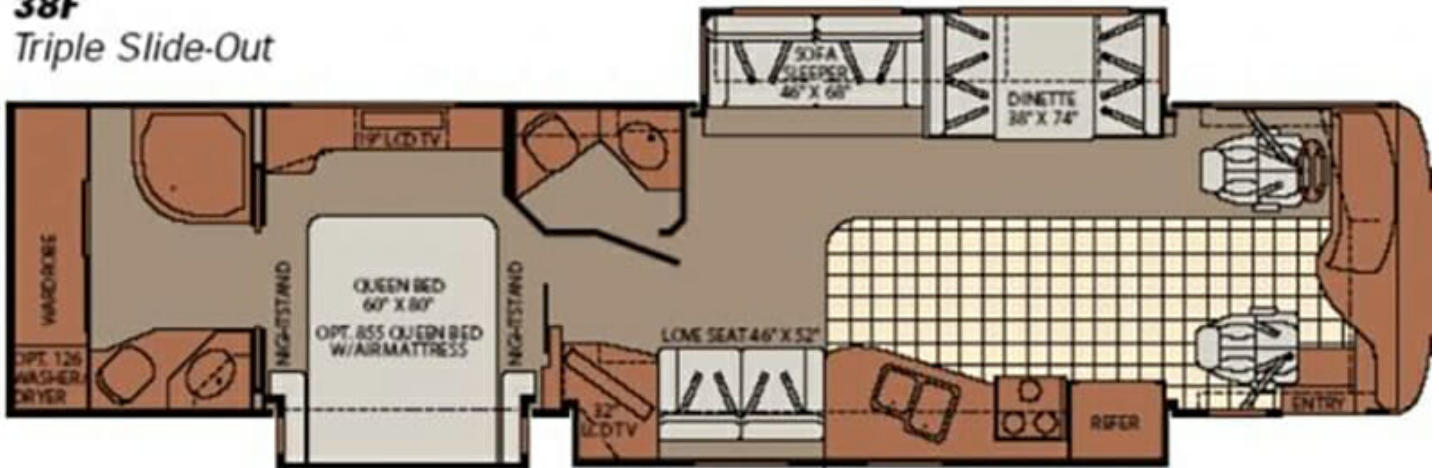

38/40 Expedition Bath & Half Floor Plan

Length
39 feet
Slideouts
3

Sleeps
6

Call Today for a Quote
866-838-4465

FLORIDA

Serves the Southeast U.S. Region
2421 SW 41st Ave Fort Lauderdale, FL 33317 650 S West End Blvd Quakertown, PA 18951 8863 Marsh Creek Rd Clayton, CA 94517
866-838-4465 • 954-530-0884

Interior Storage Capacity: 163 cu. ft.
Exterior Storage Capacity: 203 cu. ft.

FLORIDA

Serves the Southeast U.S. Region
2421 SW 41st Ave Fort Lauderdale, FL 33317
866-838-4465 • 954-530-0884

PENNSYLVANIA

Serves the Northeast U.S. Region
650 S West End Blvd Quakertown, PA 18951 8863
866-838-4465 • 267-460-6177

Sleep Features

- Master Stateroom Queen Sleep Number Bed
- Forward Lounge Jackknife Sofa Dual Sleeper
- Convertible Oversized Dinette Dual Sleeper
- Luxury Bedding
- Additional Porto-beds Available at no additional charge