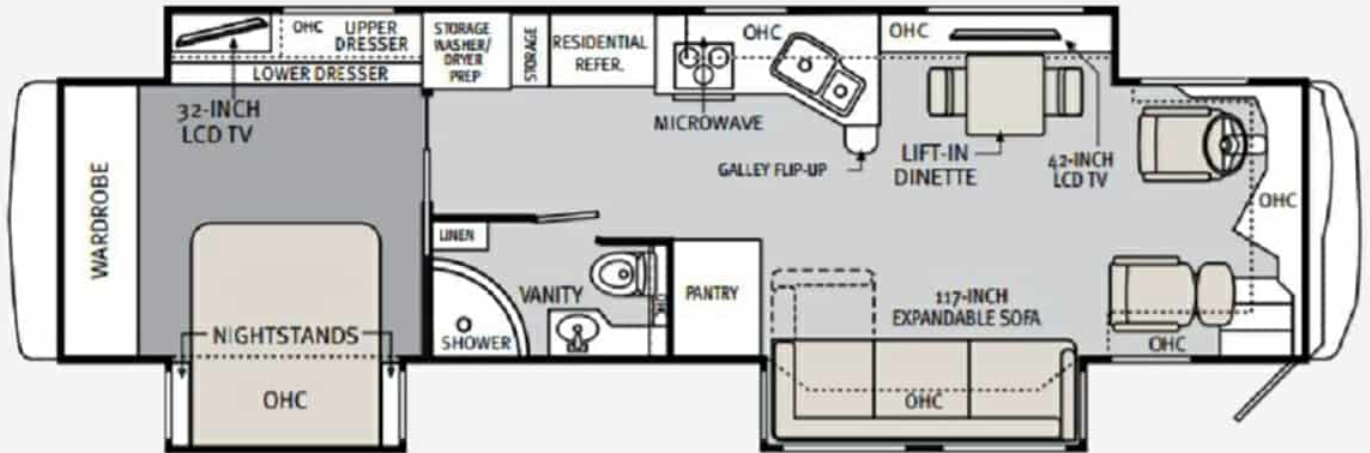

# 39' MONACO KNIGHT

**Length**  
39 feet  
**Slideouts**  
3

**Sleeps**  
6

Call Today for a Quote  
**866-838-4465**

## Floorplan

- Full-Wall Slide
- Freestanding Dinette w/Liftable
- Large Extendable Sofa