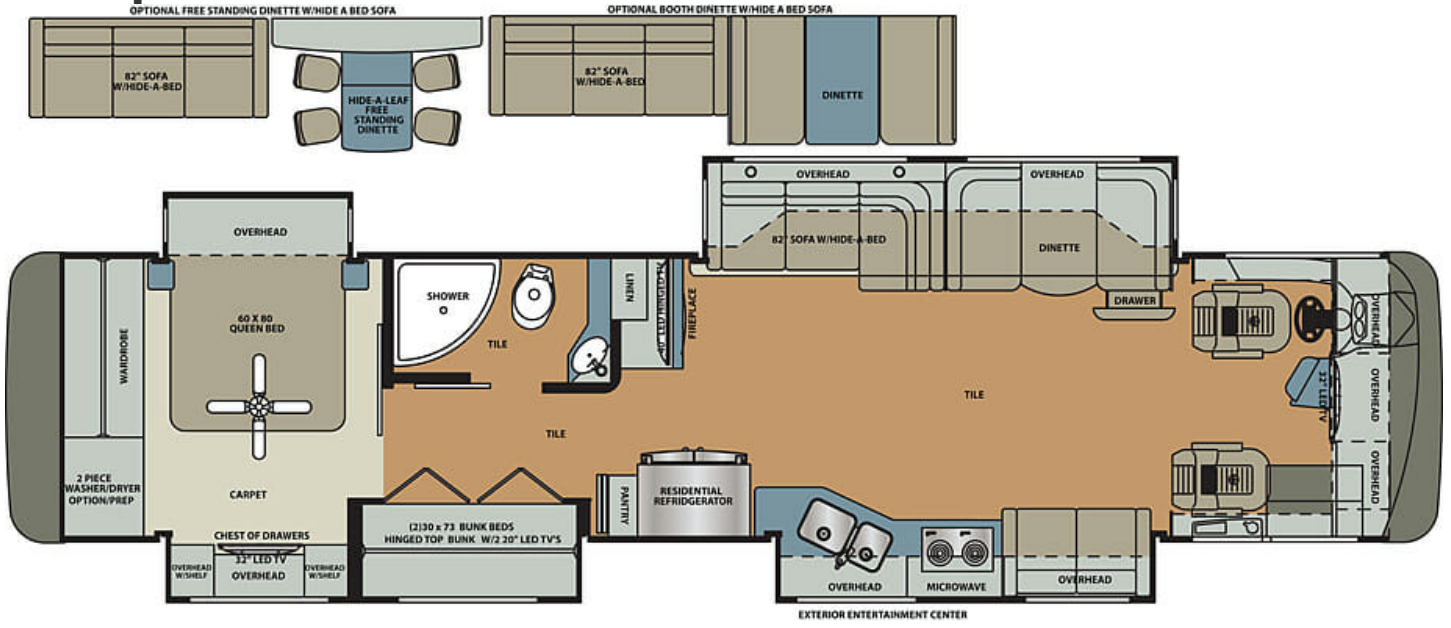

Floorplan

FLORIDA

Serves the Southeast U.S. Region
2421 SW 41st Ave Fort Lauderdale, FL 33317
866-838-4465 • 954-530-0884

PENNSYLVANIA

Serves the Northeast U.S. Region
650 S West End Blvd Quakertown, PA 18951
866-838-4465 • 267-460-6177

CALIFORNIA

Serves the Western U.S. Region
8663 Marsh Creek Rd Clayton, CA 94517
866-838-4465 • 925-273-7277