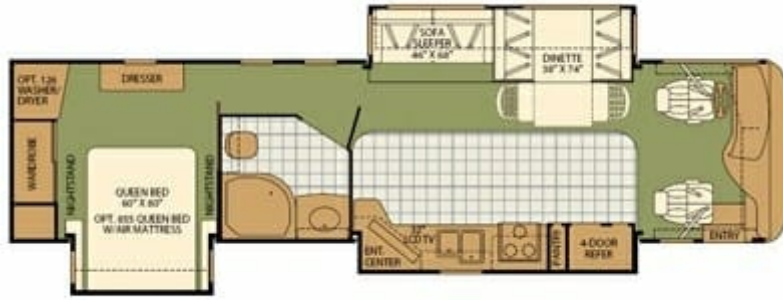

Floorplan

FLORIDA

Serves the Southeast U.S. Region
2421 SW 41st Ave Fort Lauderdale, FL 33317
866-838-4465 • 954-530-0884

PENNSYLVANIA

Serves the Northeast U.S. Region
650 S West End Blvd Quakertown, PA 18951 8863
866-838-4465 • 267-460-6177

CALIFORNIA

Serves the Western U.S. Region
Marsh Creek Rd Clayton, CA 94517
866-838-4465 • 925-273-7277