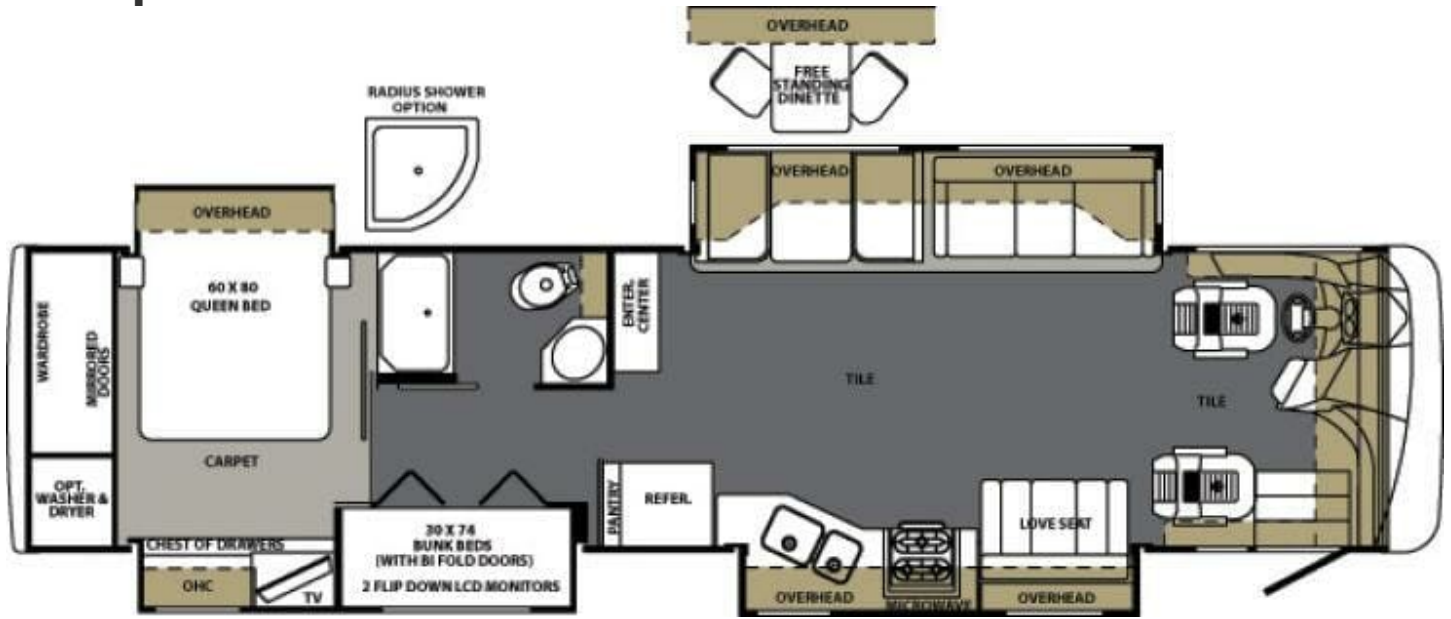

Floorplan

FLORIDA

Serves the Southeast U.S. Region
2421 SW 41st Ave Fort Lauderdale, FL 33317
866-838-4465 • 954-530-0884

PENNSYLVANIA

Serves the Northeast U.S. Region
650 S West End Blvd Quakertown, PA 18951
866-838-4465 • 267-460-6177

CALIFORNIA

Serves the Western U.S. Region
18951 8863 Marsh Creek Rd Clayton, CA 94517
866-838-4465 • 925-273-7277