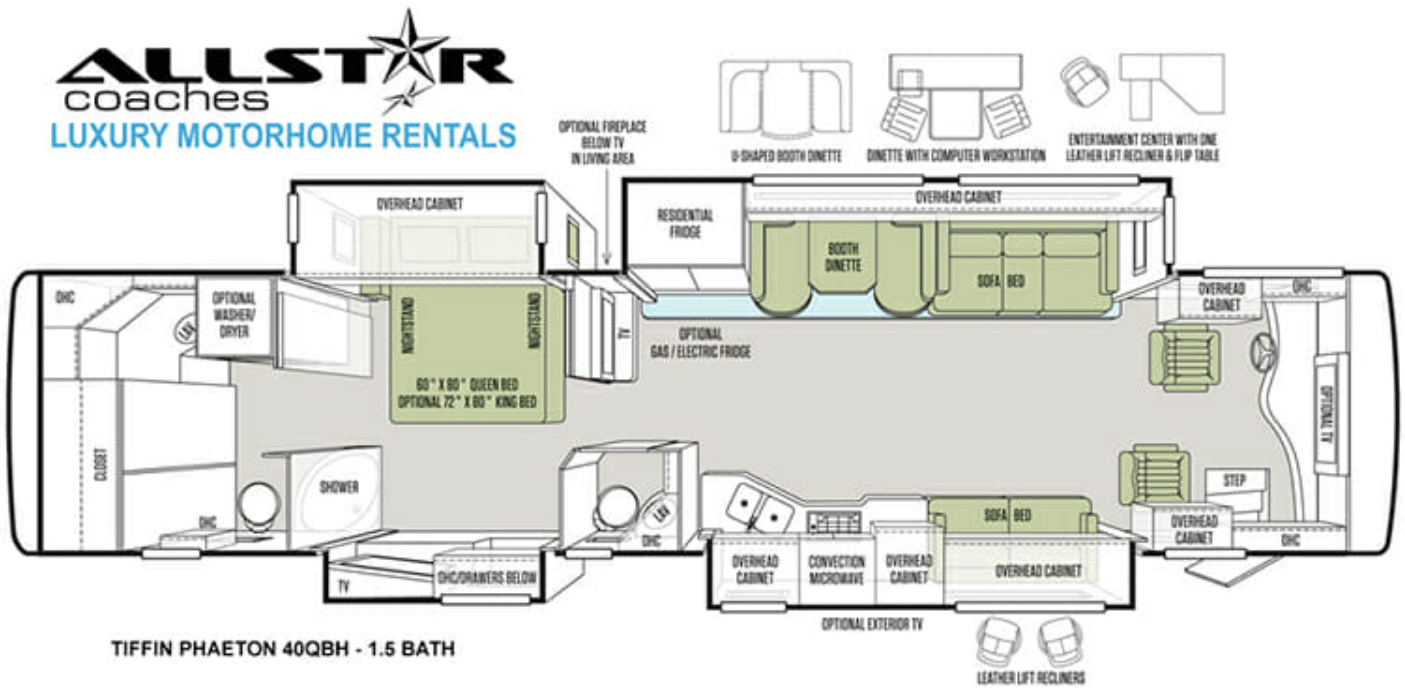

Floorplan

FLORIDA

Serves the Southeast U.S. Region
2421 SW 41st Ave Fort Lauderdale, FL 33317 650 S
866-838-4465 • 954-530-0884

PENNSYLVANIA

Serves the Northeast U.S. Region
West End Blvd Quakertown, PA 18951 8863 Marsh Creek Rd Clayton, CA 94517
866-838-4465 • 267-460-6177

CALIFORNIA

Serves the Western U.S. Region
866-838-4465 • 925-273-7277