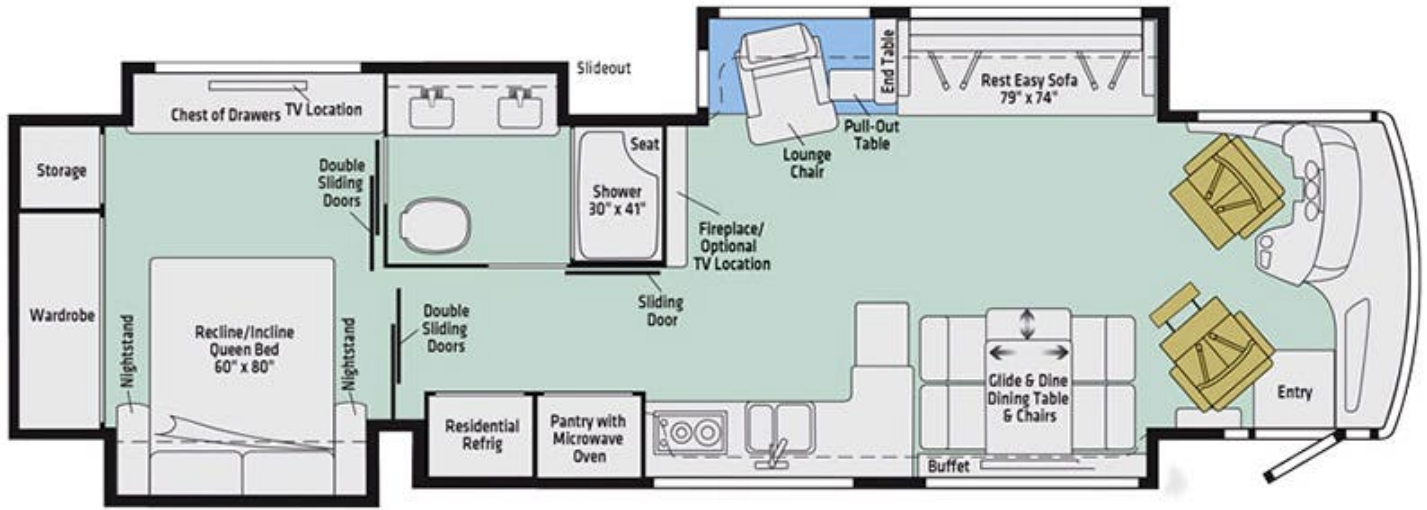

Floorplan

FLORIDA

Serves the Southeast U.S. Region
2421 SW 41st Ave Fort Lauderdale, FL 33317 650 S West End Blvd Quakertown, PA 18951 8863 Marsh Creek Rd Clayton, CA 94517
866-838-4465 • 954-530-0884

PENNSYLVANIA

Serves the Northeast U.S. Region
2421 SW 41st Ave Fort Lauderdale, FL 33317 650 S West End Blvd Quakertown, PA 18951 8863 Marsh Creek Rd Clayton, CA 94517
866-838-4465 • 267-460-6177

CALIFORNIA

Serves the Western U.S. Region
2421 SW 41st Ave Fort Lauderdale, FL 33317 650 S West End Blvd Quakertown, PA 18951 8863 Marsh Creek Rd Clayton, CA 94517
866-838-4465 • 925-273-7277