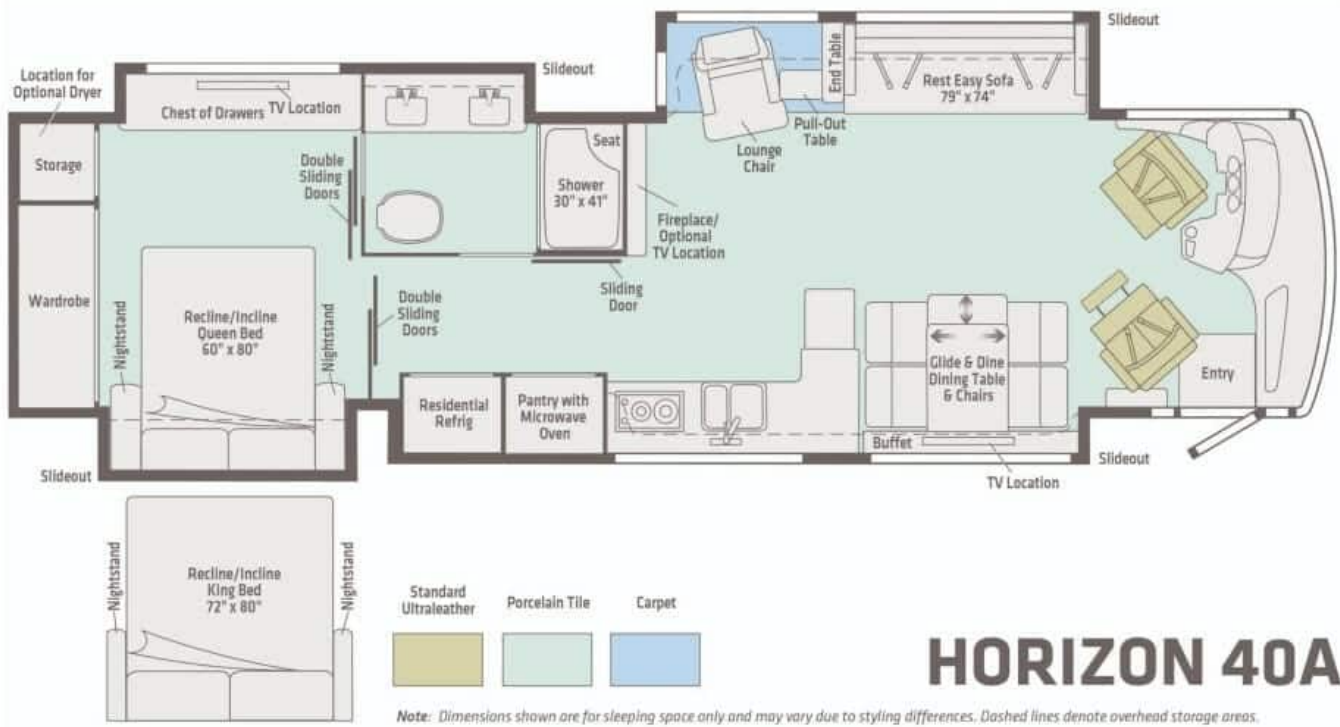

Floorplan

FLORIDA

Serves the Southeast U.S. Region
2421 SW 41st Ave Fort Lauderdale, FL 33317 650 S West End Blvd Quakertown, PA 18951 8863 Marsh Creek Rd Clayton, CA 94517
866-838-4465 • 954-530-0884

PENNSYLVANIA

Serves the Northeast U.S. Region
2421 SW 41st Ave Fort Lauderdale, FL 33317 650 S West End Blvd Quakertown, PA 18951 8863 Marsh Creek Rd Clayton, CA 94517
866-838-4465 • 267-460-6177

CALIFORNIA

Serves the Western U.S. Region
2421 SW 41st Ave Fort Lauderdale, FL 33317 650 S West End Blvd Quakertown, PA 18951 8863 Marsh Creek Rd Clayton, CA 94517
866-838-4465 • 925-273-7277