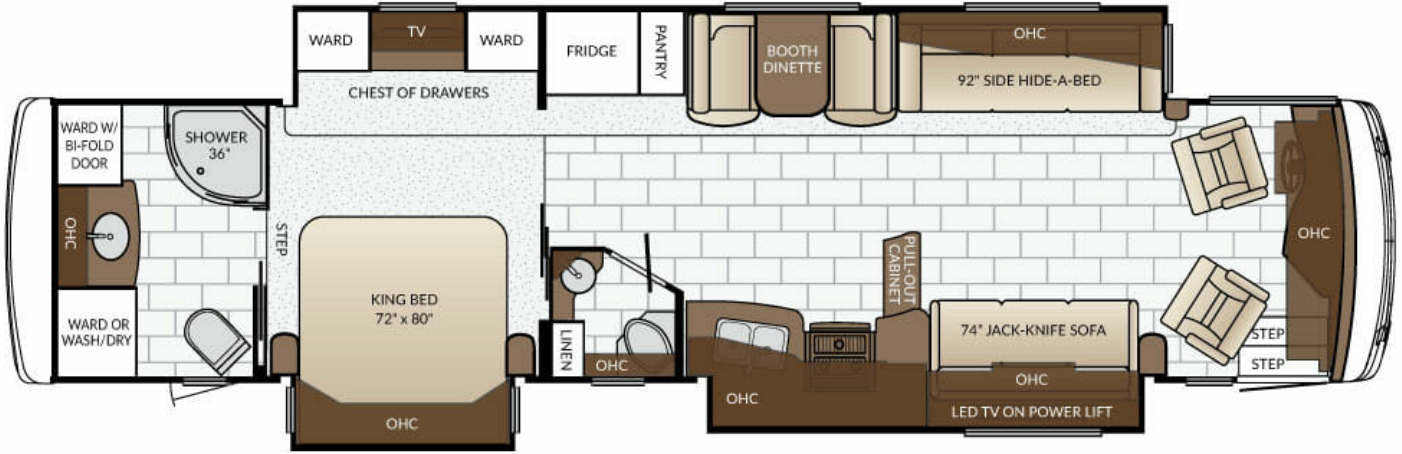

Floorplan

2017 Ventana Diesel Pusher 4037

FLORIDA

Serves the Southeast U.S. Region
2421 SW 41st Ave Fort Lauderdale, FL 33317
866-838-4465 • 954-530-0884

PENNSYLVANIA

Serves the Northeast U.S. Region
650 S West End Blvd Quakertown, PA 18951
866-838-4465 • 267-460-6177

CALIFORNIA

Serves the Western U.S. Region
18951 8863 Marsh Creek Rd Clayton, CA 94517
866-838-4465 • 925-273-7277