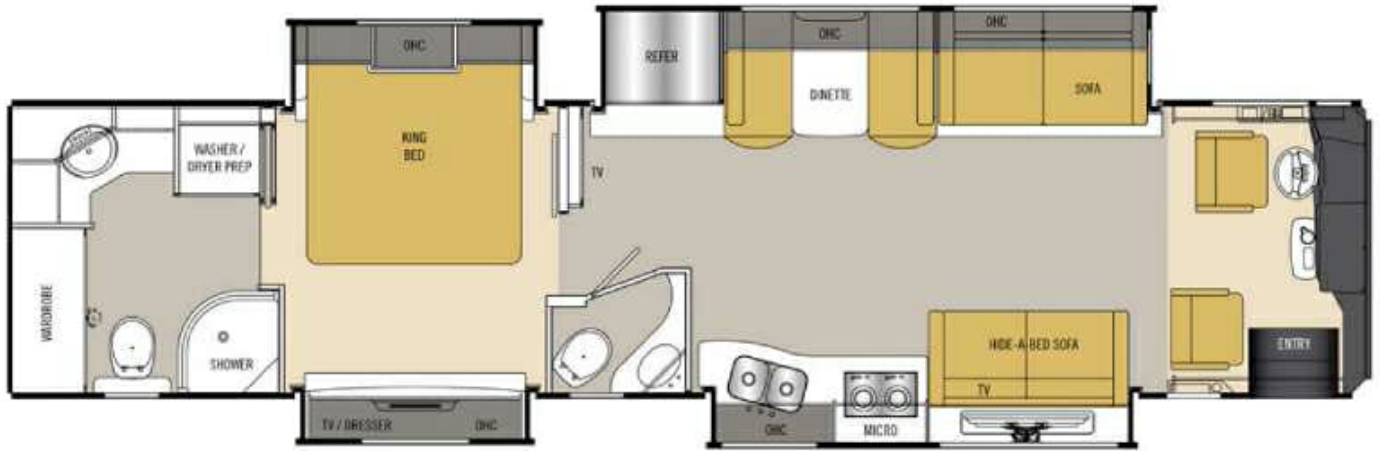

Floorplan

404RB

For Pricing and Availability
(866) 838-4465