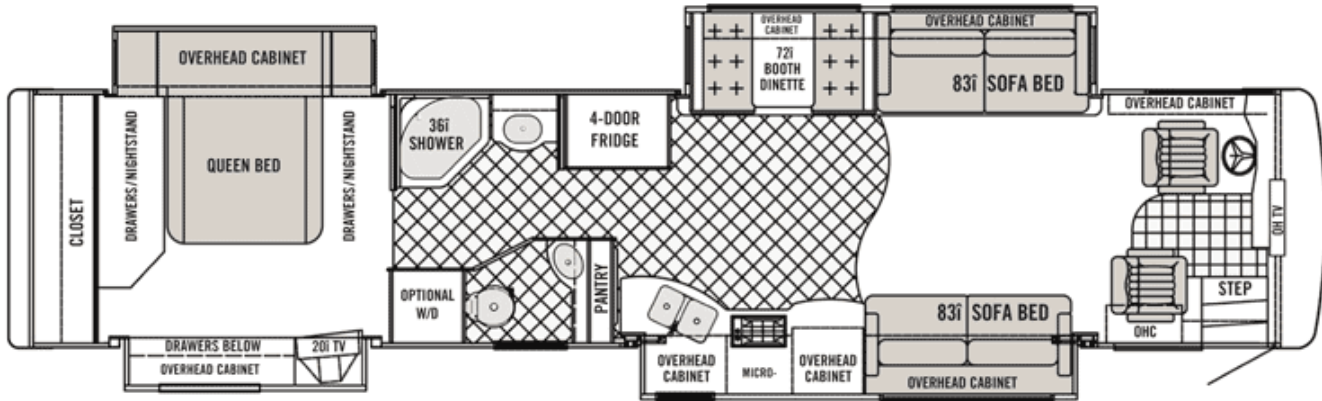

OPTIONAL FREESTANDING CABINET/DINETTE

OPTIONAL COMPUTER DESK

OPTIONAL EURO RECLINERS WITH CENTER TABLE