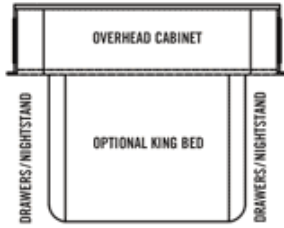

Floorplan

42 QRP