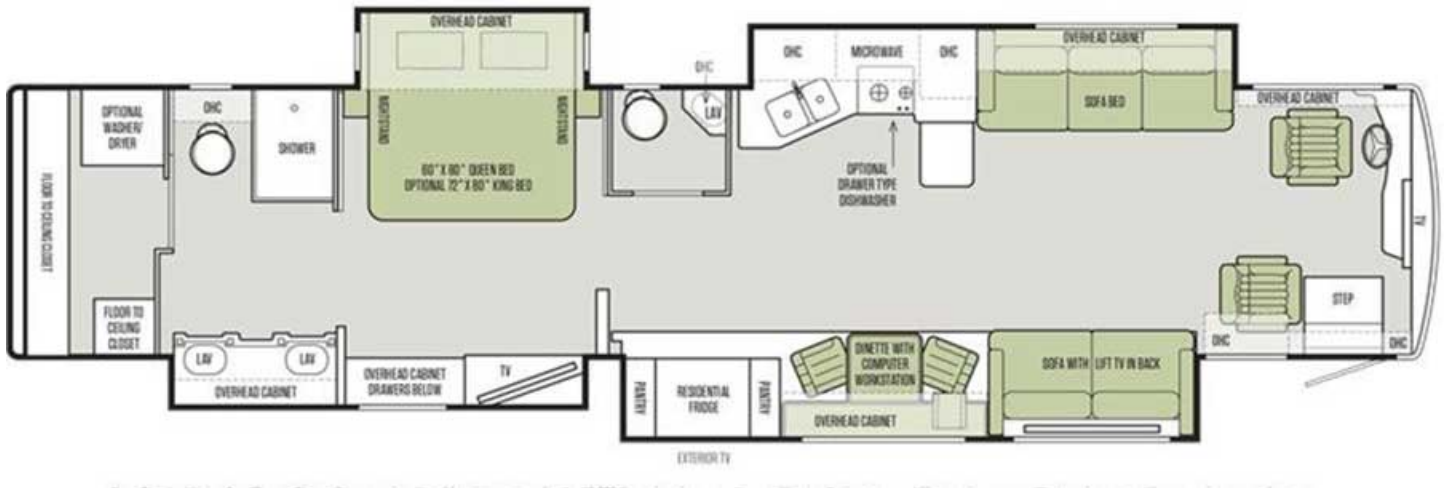

Floorplan

FLORIDA

Serves the Southeast U.S. Region
2421 SW 41st Ave Fort Lauderdale, FL 33317 650 S West End Blvd Quakertown, PA 18951 8863 Marsh Creek Rd Clayton, CA 94517
866-838-4465 • 954-530-0884

PENNSYLVANIA

Serves the Northeast U.S. Region
2421 SW 41st Ave Fort Lauderdale, FL 33317 650 S West End Blvd Quakertown, PA 18951 8863 Marsh Creek Rd Clayton, CA 94517
866-838-4465 • 267-460-6177

CALIFORNIA

Serves the Western U.S. Region
2421 SW 41st Ave Fort Lauderdale, FL 33317 650 S West End Blvd Quakertown, PA 18951 8863 Marsh Creek Rd Clayton, CA 94517
866-838-4465 • 925-273-7277