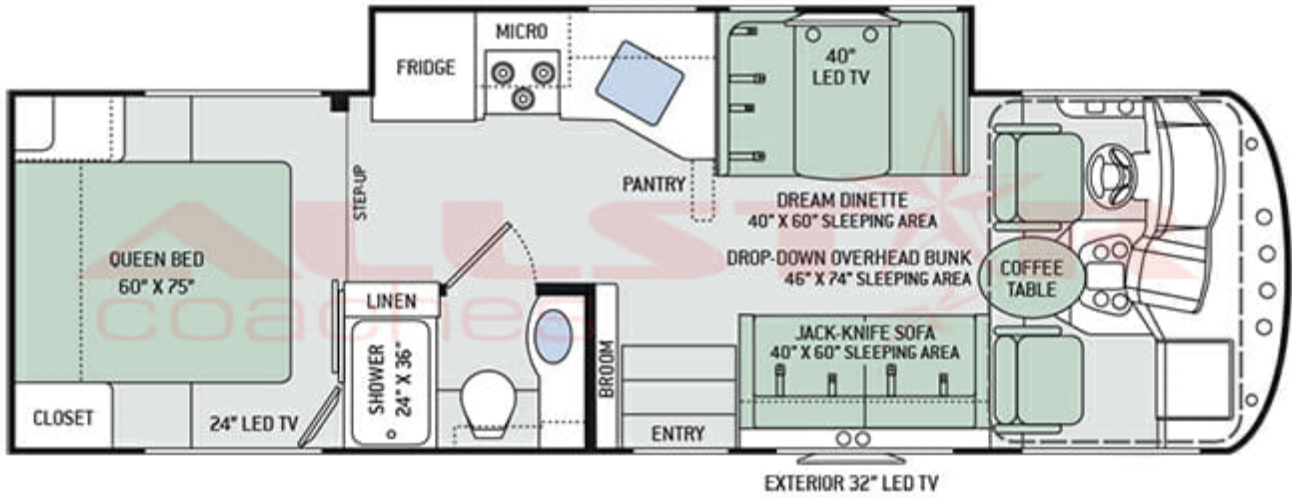

Floorplan

FLORIDA

Serves the Southeast U.S. Region
2421 SW 41st Ave Fort Lauderdale, FL 33317
866-838-4465 • 954-530-0884

PENNSYLVANIA

Serves the Northeast U.S. Region
650 S West End Blvd Quakertown, PA 18951
866-838-4465 • 267-460-6177

CALIFORNIA

Serves the Western U.S. Region
8863 Marsh Creek Rd Clayton, CA 94517
866-838-4465 • 925-273-7277