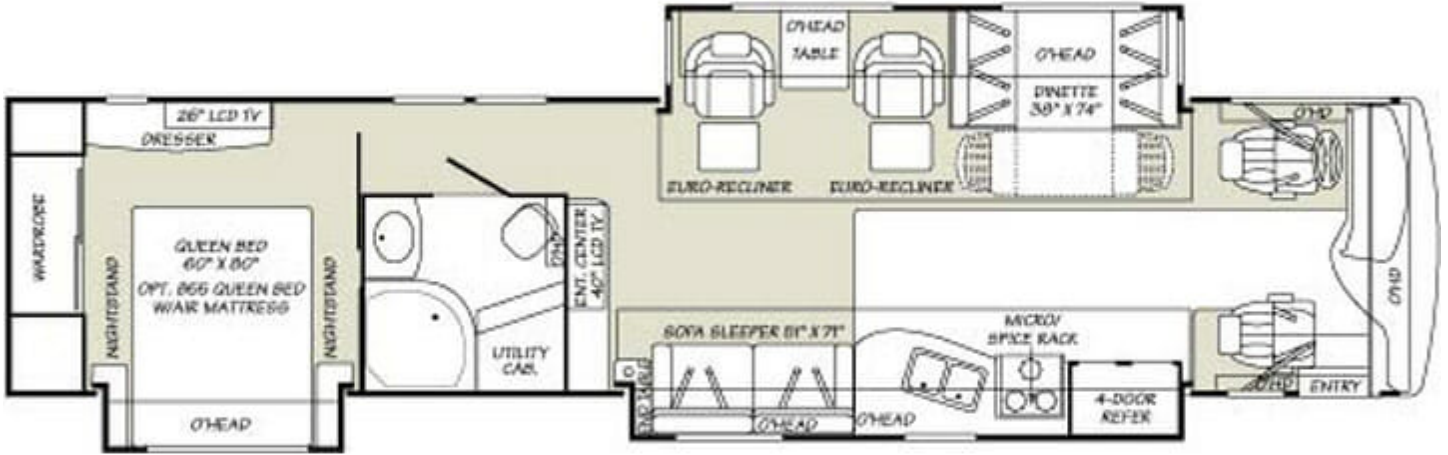

Floorplan

FLORIDA

Serves the Southeast U.S. Region
2421 SW 41st Ave Fort Lauderdale, FL 33317
866-838-4465 • 954-530-0884

PENNSYLVANIA

Serves the Northeast U.S. Region
650 S West End Blvd Quakertown, PA 18951 8863
866-838-4465 • 267-460-6177

CALIFORNIA

Serves the Western U.S. Region
Marsh Creek Rd Clayton, CA 94517
866-838-4465 • 925-273-7277