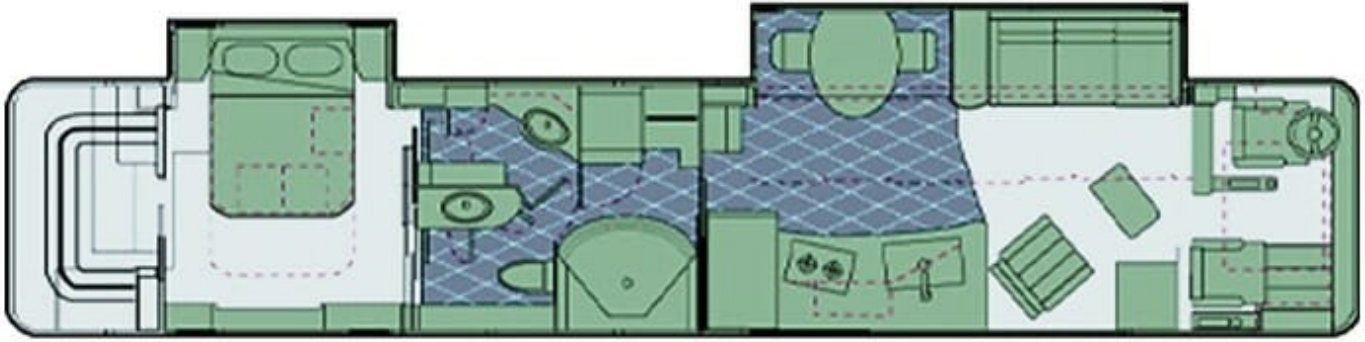

Floorplan

FLORIDA

Serves the Southeast U.S. Region
2421 SW 41st Ave Fort Lauderdale, FL 33317
866-838-4465 • 954-530-0884

PENNSYLVANIA

Serves the Northeast U.S. Region
650 S West End Blvd Quakertown, PA 18951
866-838-4465 • 267-460-6177

CALIFORNIA

Serves the Western U.S. Region
18951 8863 Marsh Creek Rd Clayton, CA 94517
866-838-4465 • 925-273-7277