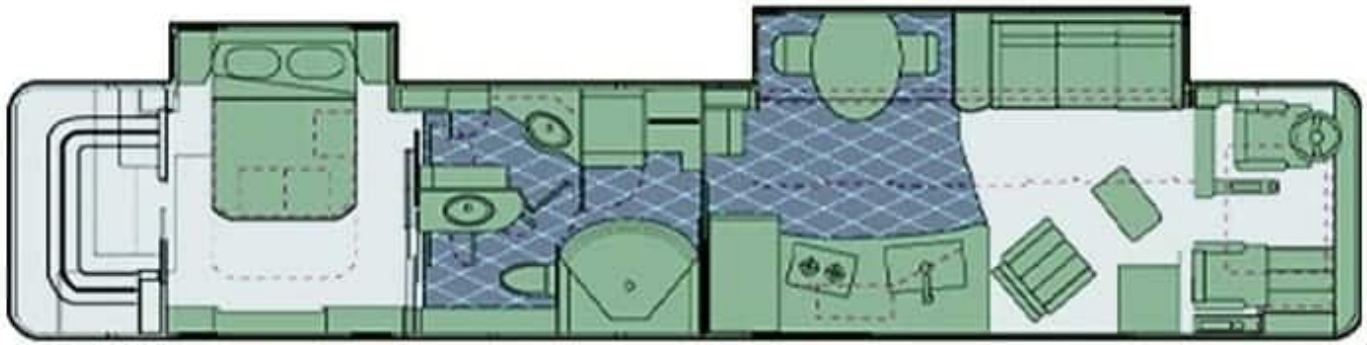

Floorplan

FLORIDA

Serves the Southeast U.S. Region
2421 SW 41st Ave Fort Lauderdale, FL 33317
866-838-4465 • 954-530-0884

PENNSYLVANIA

Serves the Northeast U.S. Region
650 S West End Blvd Quakertown, PA 18951
866-838-4465 • 267-460-6177

CALIFORNIA

Serves the Western U.S. Region
18951 8863 Marsh Creek Rd Clayton, CA 94517
866-838-4465 • 925-273-7277