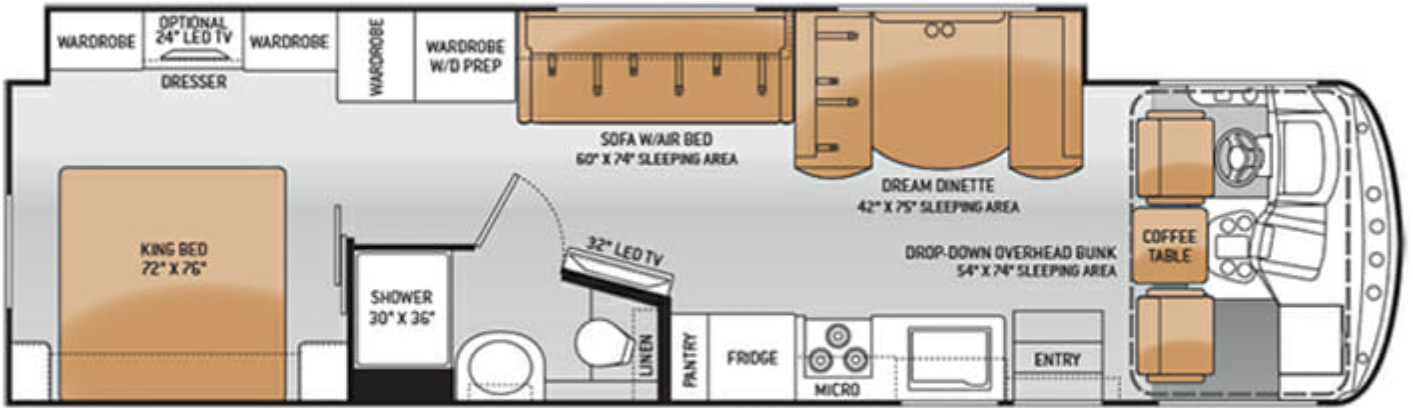

Floorplan

FLORIDA

Serves the Southeast U.S. Region
2421 SW 41st Ave Fort Lauderdale, FL 33317
866-838-4465 • 954-530-0884

PENNSYLVANIA

Serves the Northeast U.S. Region
650 S West End Blvd Quakertown, PA 18951
866-838-4465 • 267-460-6177

CALIFORNIA

Serves the Western U.S. Region
8863 Marsh Creek Rd Clayton, CA 94517
866-838-4465 • 925-273-7277