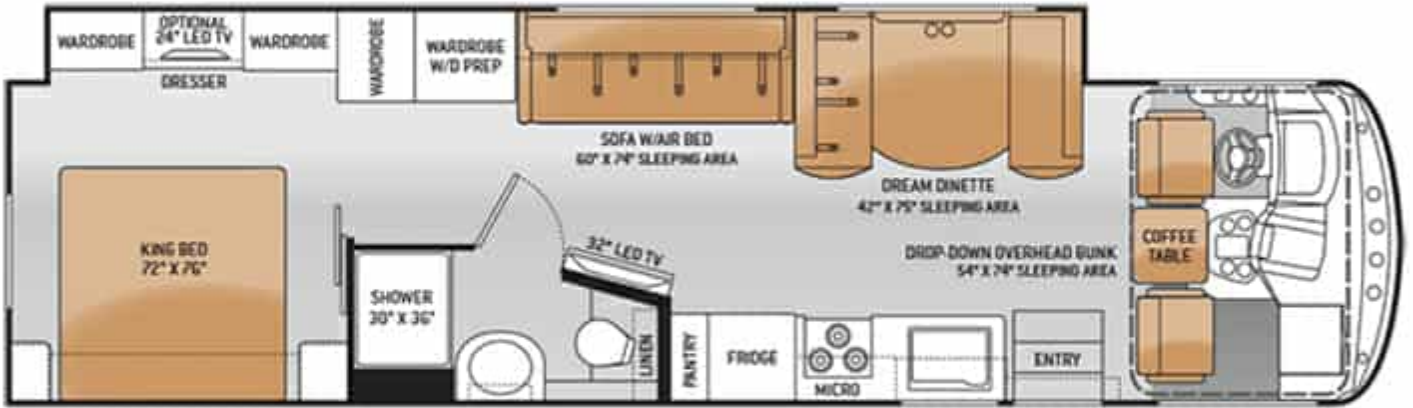

Floorplan

FLORIDA

Serves the Southeast U.S. Region
2421 SW 41st Ave Fort Lauderdale, FL 33317
866-838-4465 • 954-530-0884

PENNSYLVANIA

Serves the Northeast U.S. Region
650 S West End Blvd Quakertown, PA 18951
866-838-4465 • 267-460-6177

CALIFORNIA

Serves the Western U.S. Region
8863 Marsh Creek Rd Clayton, CA 94517
866-838-4465 • 925-273-7277